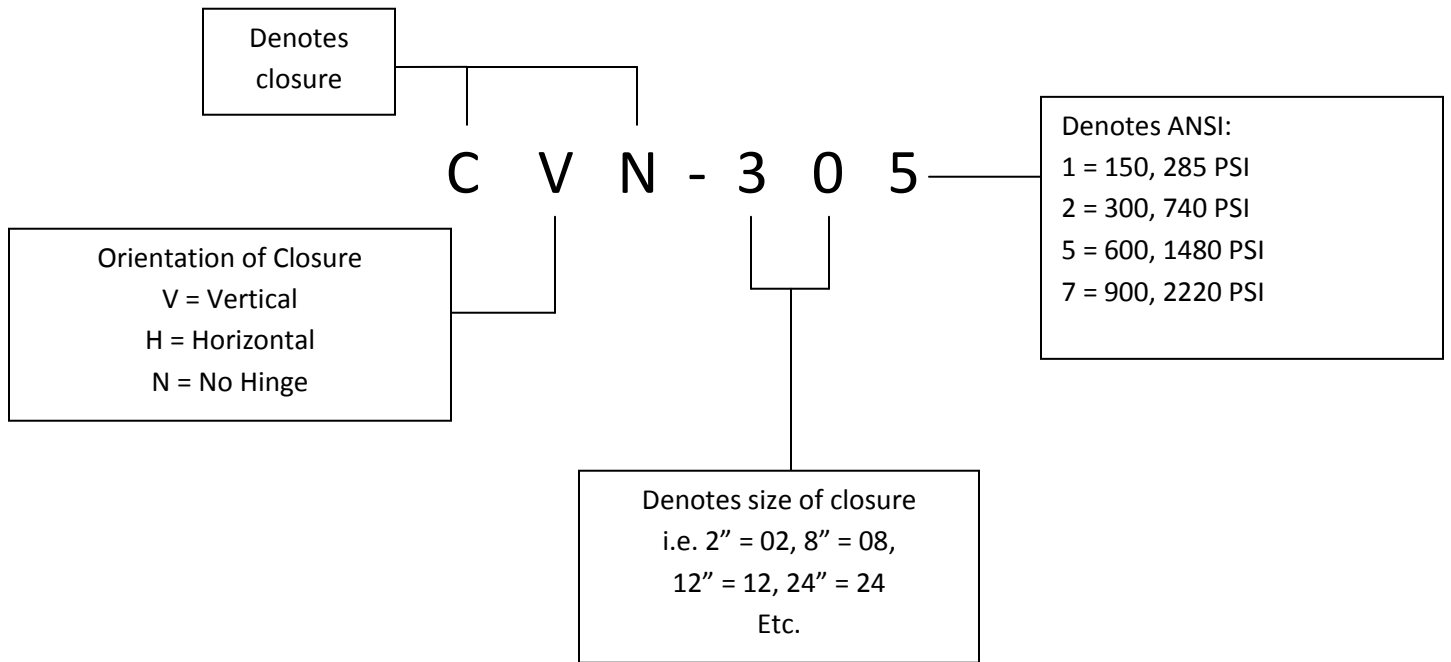

MODCO CLOSURE PART NUMBER GUIDE

*The above part number (CVN-305) is for a 30", 600lb, 1480 PSI, Vertical Closure